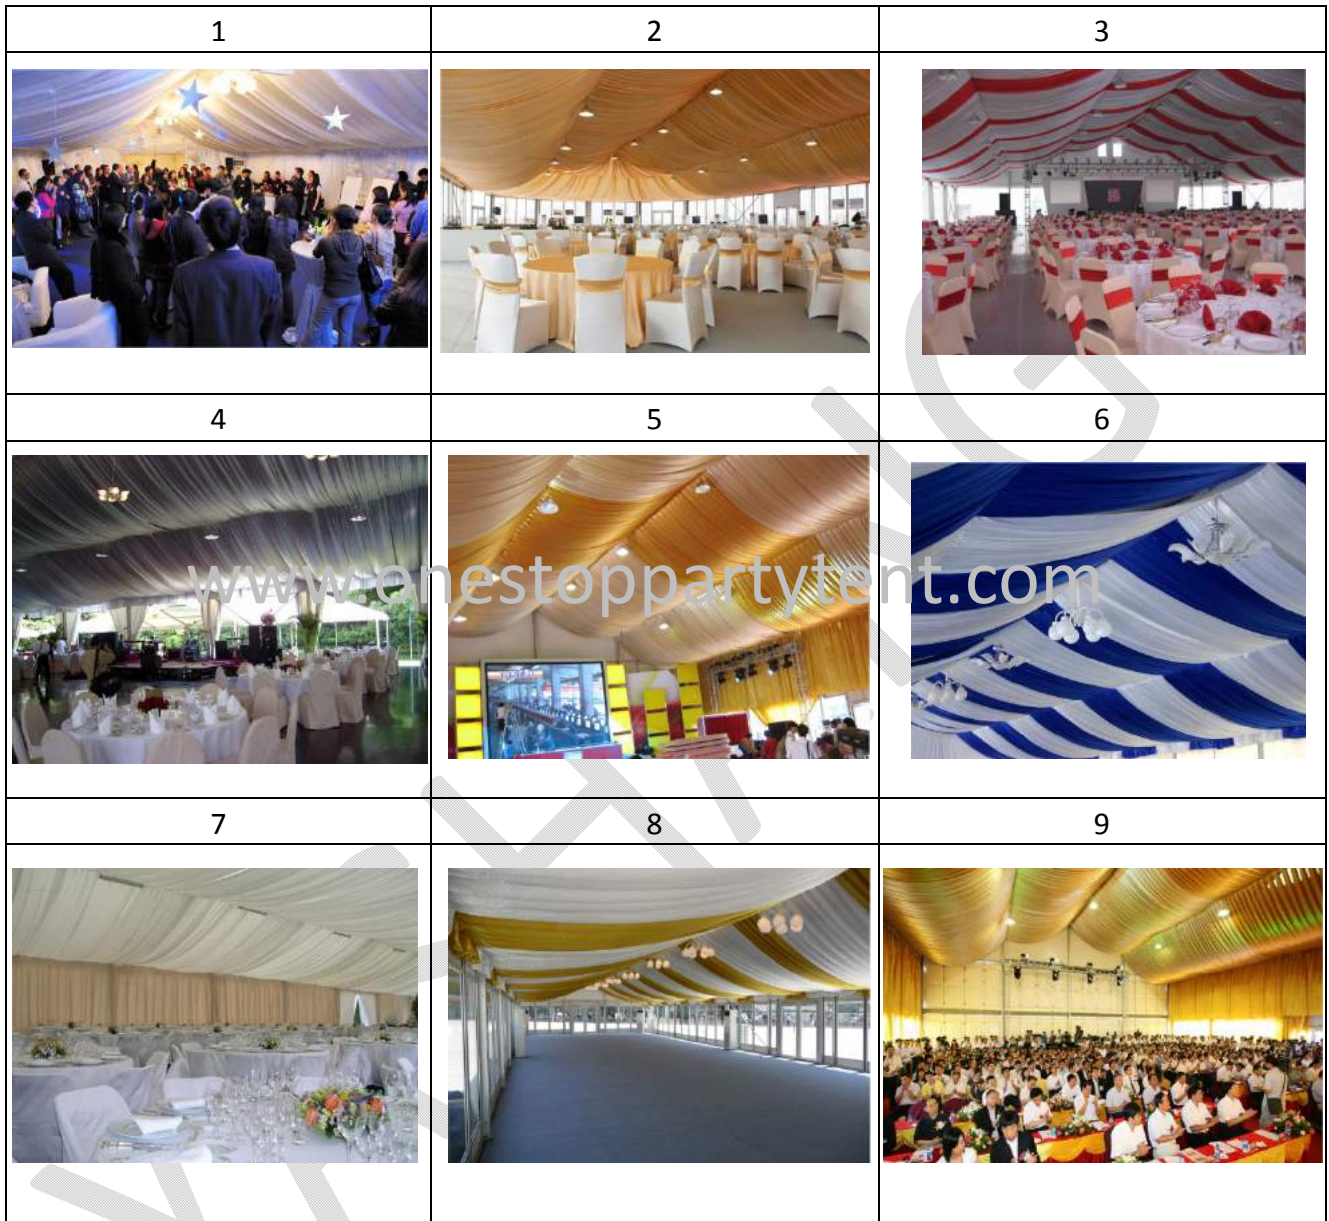

# Tent Lining

## SOLUTION PROPOSAL

**Subjects :**

1. Roof lining
2. Wall lining, triangle lining and edge wave lining
3. Partition lining

**1. Roof lining**

High Glossy Satin Cloth, roof and/or wall lining, different colors available.

**\*\*\* Almost all wedding tent comes with roof lining decoration, as it help you create a luxury tent space experience, becoming a perfect venue for wedding ceremonies and reception parties.\*\*\***