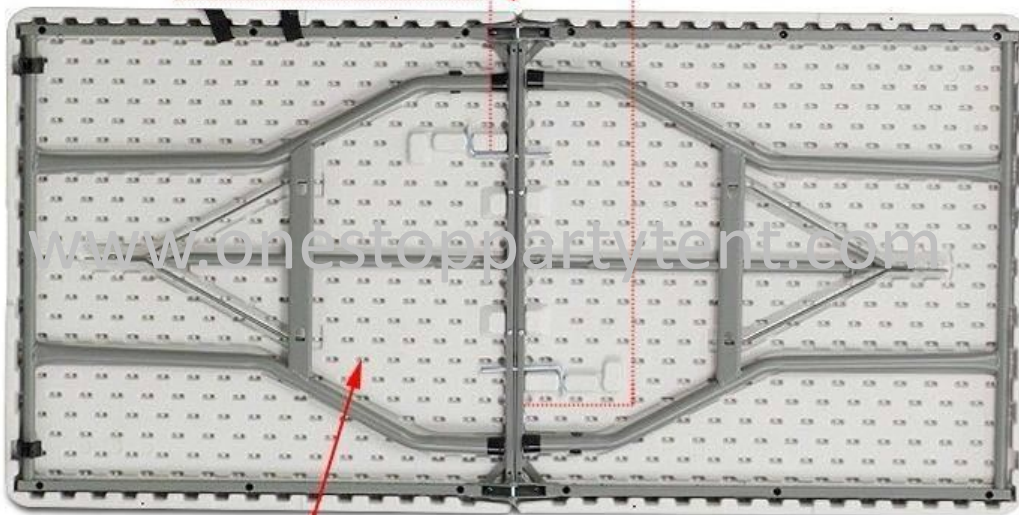

Table

SOLUTION PROPOSAL

YASHANG

1. Rectangular table

BACK VIEW

Spray Plastic

Honeycomb Design

Reduce the weight, under the premise of guaranteed overall reliability, more suitable for outdoor moving.

One hand can be raised
Suitable for parties, outdoors, picnics, etc.

Can be folded and put into the trunk, storage cabinets, etc.