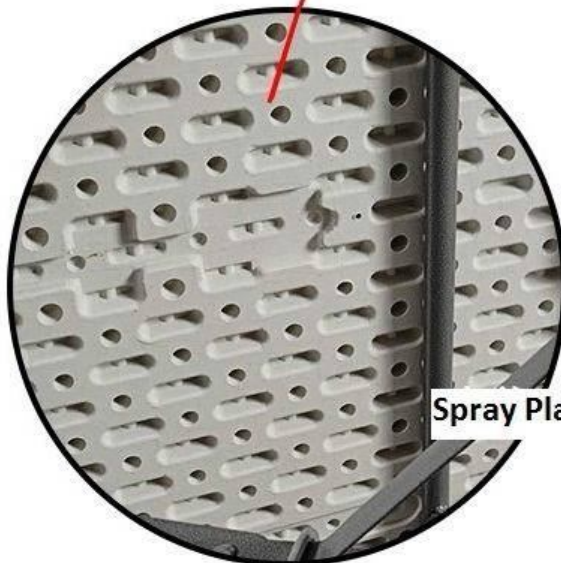

Table

SOLUTION PROPOSAL

YASHANG

1. Rectangular table

BACK VIEW

Spray Plastic

Honeycomb Design

Reduce the weight, under the premise of guaranteed overall reliability, more suitable for outdoor moving.

One hand can be raised
Suitable for parties, outdoors, picnics, etc.

Can be folded and put into the trunk, storage cabinets, etc.